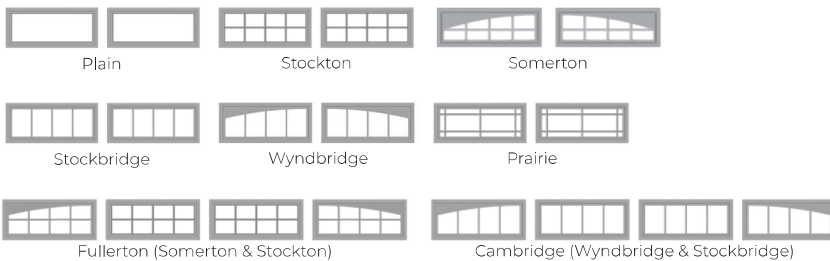

CHOOSE YOUR OPTIONS

SPECIFICATIONS	ThermoGuard™	ThermoSteel™	TS-138	Series 24
U-Factor R-Value	0.14 18.0	0.22 9.25	0.26 7.50	0.38* 7.0*
Foam/Insulate	Polyurethane	Polystyrene	Polystyrene	T-Bond/ Plain Steel
Thickness	2 inches	2 inches	1¾ inches	2 inches
Exterior Steel	27 gauge	25 gauge	27 gauge	24 gauge
Interior Steel	27 gauge	26 gauge	27 gauge	N/A
Warranty* <i>Excludes Springs</i>	Lifetime	Lifetime	25 years	Lifetime
COLORS				*With T-Bond

White	•	•	•	•
Almond	•	•	•	•
Sandtone	•	•	•	•
Tera-Bronze	•	•	•	•
Green	•	•	•	•
Gray	•	•	•	•
Coffee	•	•	•	•
Black	•	•	•	•
Light Oak	•	•	•	•
Dark Oak	•	•	•	•
Weathered Oak	•	•	•	•
Rosewood	•	•	•	•
Color Select**	•	•	•	•

*For full warranty details contact your Midland dealer

**ColorSelect™ uses Sherwin Williams Polane® Solar Reflective Polyurethane Enamel, providing a durable, heat-repelling coating.

WINDOWS

HARDWARE

COLORS

Color Select™

*Printed colors may not be accurate. Contact your local Midland dealer for exact color samples

GLASS

*Tempered only. All other glass is available in both tempered and untempered.